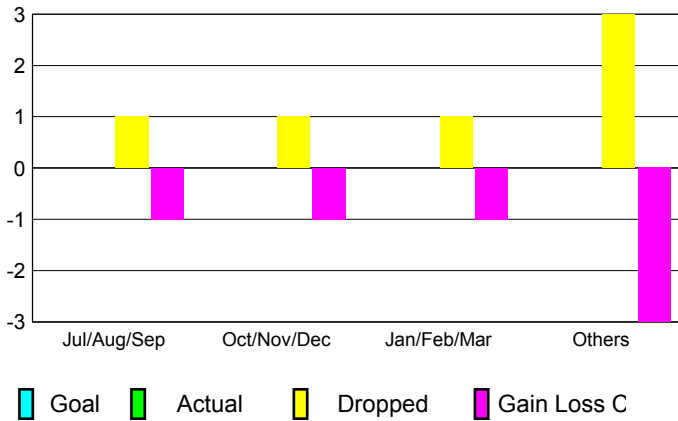

GMT: **BYEONG-DEOK KIM**

Location: **REPUBLIC OF KOREA**

GMT CA: **5**

**CLUBS**

Month	New Club Goal	Actual New Clubs	Actual Dropped Clubs	Gain/Loss of Clubs
<b>2012-2013</b>				
Jul/Aug/Sep	0	0	1	-1
Oct/Nov/Dec	0	0	1	-1
Jan/Feb/Mar	0	0	1	-1
Apr/May/June	0	0	3	-3
<b>Totals</b>	<b>0</b>	<b>0</b>	<b>6</b>	<b>-6</b>

**Club Results 2012-2013**

Goal, New, Dropped, Gain/Loss

**YTD Status Quo Clubs 2012-2013**

Status Quo Clubs Compared to Status Quo Members

**Club Gain/Loss 2012-2013**

**MEMBERSHIP**

Month	Net Memb Goal	Actual New Memb	Actual Dropped Memb	Gain/Loss of Memb
<b>2012-2013</b>				
Jul/Aug/Sep	0	329	249	80
Oct/Nov/Dec	0	185	249	-64
Jan/Feb/Mar	0	298	127	171
Apr/May/June	0	147	596	-449
<b>Totals</b>	<b>0</b>	<b>959</b>	<b>1221</b>	<b>-262</b>