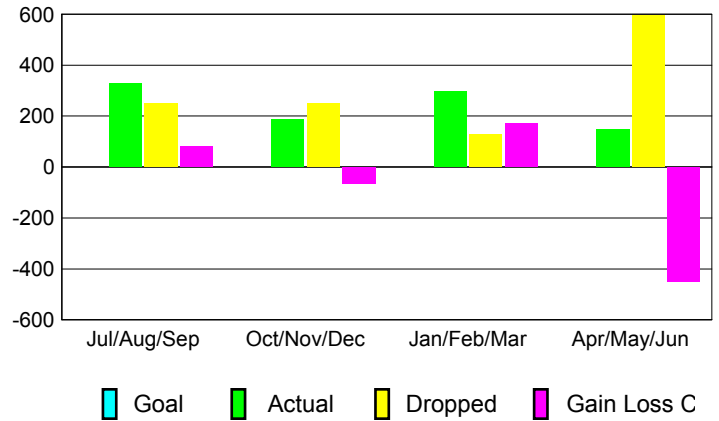

GMT: **BYEONG-DEOK KIM**

Location: **REPUBLIC OF KOREA**

GMT CA: **5**

**CLUBS**

Month	New Club Goal	Actual New Clubs	Actual Dropped Clubs	Gain/Loss of Clubs
<b>2012-2013</b>				
Jul/Aug/Sep	0	0	1	-1
Oct/Nov/Dec	0	0	1	-1
Jan/Feb/Mar	0	0	1	-1
Apr/May/June	0	0	3	-3
<b>Totals</b>	<b>0</b>	<b>0</b>	<b>6</b>	<b>-6</b>

**Club Results 2012-2013**

Goal, New, Dropped, Gain/Loss

**YTD Status Quo Clubs 2012-2013**

Status Quo Clubs Compared to Status Quo Members

**Club Gain/Loss 2012-2013**

**MEMBERSHIP**

Month	Net Memb Goal	Actual New Memb	Actual Dropped Memb	Gain/Loss of Memb
<b>2012-2013</b>				
Jul/Aug/Sep	0	329	249	80
Oct/Nov/Dec	0	185	249	-64
Jan/Feb/Mar	0	298	127	171
Apr/May/June	0	147	596	-449
<b>Totals</b>	<b>0</b>	<b>959</b>	<b>1221</b>	<b>-262</b>

**Membership Results 2012-2013**

Goal, New, Dropped, Gain/Loss

**Gender Comparison 2012-2013**

**Membership Gain/Loss 2012-2013**