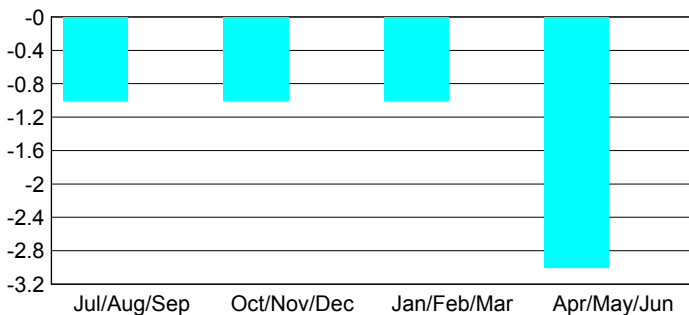

GMT: **BYEONG-DEOK KIM**

Location: **REPUBLIC OF KOREA**

GMT CA: **5**

**CLUBS**

Month	New Club Goal	Actual New Clubs	Actual Dropped Clubs	Gain/Loss of Clubs
<b>2012-2013</b>				
Jul/Aug/Sep	0	0	1	-1
Oct/Nov/Dec	0	0	1	-1
Jan/Feb/Mar	0	0	1	-1
Apr/May/June	0	0	3	-3
<b>Totals</b>	<b>0</b>	<b>0</b>	<b>6</b>	<b>-6</b>

**Club Results 2012-2013**

Goal, New, Dropped, Gain/Loss

**YTD Status Quo Clubs 2012-2013**

Status Quo Clubs Compared to Status Quo Members

**Club Gain/Loss 2012-2013**

**MEMBERSHIP**

Month	Net Memb Goal	Actual New Memb	Actual Dropped Memb	Gain/Loss of Memb
<b>2012-2013</b>				
Jul/Aug/Sep	0	329	249	80
Oct/Nov/Dec	0	185	249	-64
Jan/Feb/Mar	0	298	127	171
Apr/May/June	0	147	596	-449
<b>Totals</b>	<b>0</b>	<b>959</b>	<b>1221</b>	<b>-262</b>

**Membership Results 2012-2013**

Goal, New, Dropped, Gain/Loss

**Gender Comparison 2012-2013**

**Membership Gain/Loss 2012-2013**